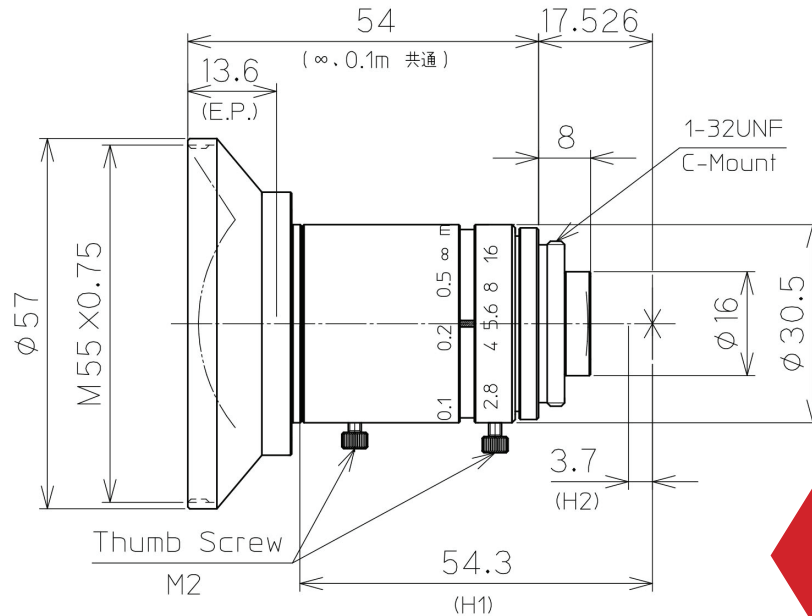

NEW

Quality of Light

LM3JC10M

GO WIDE

**3.7
mm**

JC10M SERIES

3.7 | 5 | 8.5 | 12 | 16 | 25 | 35 | 50mm

2/3"

**10
MP**

2.5 μ m

Suitable for Sony IMX536, IMX537 and onsemi XGS5000 sensors as well as many more.

200lp/mm center resolution and low distortion maximize performance of high-end inspection.

Incorporating Kowa's wide-band multi-coating and floating mechanism system, the JC10M lens series greatly reduces chromatic aberration from close distance to infinity and maintains a high transmission from visible to NIR.

Short minimum object distance and compact design using aspherical lenses (6 models/f=3.7~25mm) allow for easy installation in compact machine vision systems.

NEW

LM3JC10M

**3.7
mm**

		2/3"	2.8/3.7 mm C	2/3"	1/1.8"	1/2"
FOCAL LENGTH		f=3.7mm				
MAX. DIAMETER (RATIO)		F=1 : 2.8~				
PICTURE SIZE		6.6x8.8mm		5.4x7.2mm		4.8x6.4mm
ANGLE (∞)	VER. ANGLE	83.7°		72.4°		66.1°
	HOR. ANGLE	100.2°		88.7°		82.0°
	DIA. ANGLE	112.3°		101.4°		94.8°
DISTORTION (TV)		-0.14%				
FIELD OF VIEW (MINIMUM FOCUS DISTANCE)	VER.	207.3mm		168.8mm		149.7mm
	HOR.	278.7mm		226.7mm		200.8mm
	DIA.	350.7mm		285.2mm		252.7mm
MINIMUM FOCUS DISTANCE		0.1m				
FLANGE BACK		17.526mm in air				
BACK FOCUS		9.9 mm in air				
FILTER SCREW SIZE		M55x0.75				
FRONT/REAR EFFECTIVE DIA.		FRONT φ32.0mm		REAR φ10.5mm		
MOUNT		C-MOUNT				
EXIT PUPIL		-49.4mm				
TEMPERATURE RANGE		-10~+50 °C				
STORAGE TEMPERATURE RANGE		-20~+60 °C				
RESOLUTION CENTER/CORNER		CENTER 200lp/mm		CORNER 125lp/mm		
WEIGHT		120g				