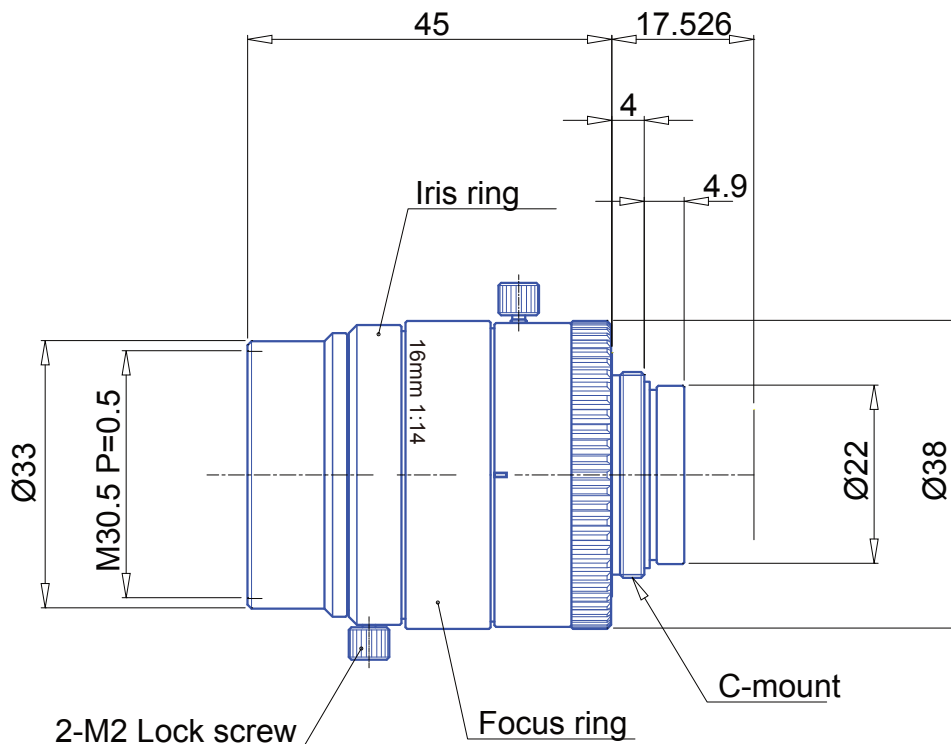

5 MP 1"

GMD5HR41614MCN

| Part No. | GMD5HR41614MCN |
|-----------------|-----------------------|
| Focal Length | 16mm |
| Iris Range | f/1.4-16 |
| Lens Format | 1" |
| MOD | 300 mm |
| Mount | C |
| Filter Thread | M30.5 x P0.5 |
| Angle of View | 38.6° x 38.6° x 53.5° |
| Dimension (DxL) | Ø38 x 45 |